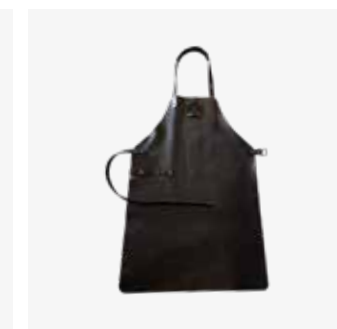

AANBEVOLEN ACCESSOIRES / ACCESSOIRES RECOMMANDÉS

106 | Storage Insert PRO Small

148 | Grill Round 100

152 | Brazilian Grill Set 100

168 | Food Bumper 100

180 | Gloves Black

178 | Leather Apron Black

OFYR ISLAND 100 PRO