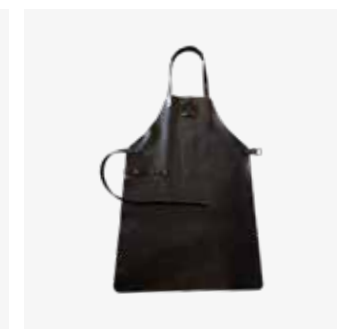

AANBEVOLEN ACCESSOIRES / ACCESSOIRES RECOMMANDÉS

186 | Cooler

208 | Wood Bag

212 | Knife and Fork Set

206 | Oil Can

178 | Leather Apron Black

210 | Cedar Wood Planks

OFYR WOOD STORAGE DRESSOIR