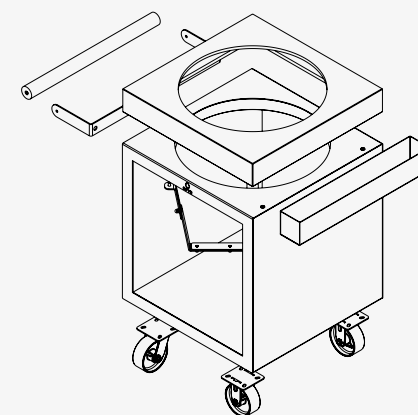

AANBEVOLEN ACCESSOIRES / ACCESSOIRES RECOMMANDÉS

106 | Storage Insert PRO Small

106 | Storage Insert PRO with 1 door Small

186 | Cooler

204 | Tongs

210 | Cedar Wood Planks

180 | Gloves Brown

OFYR KAMADO TABLE 65 PRO TB