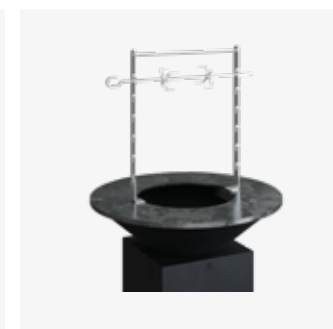

AANBEVOLEN ACCESSOIRES / ACCESSOIRES RECOMMANDÉS

148 | Grill Round 85

170 | Pizza Oven 85

184 | Fire Guard Ring 85

142 | Cover Black 85

174 | Rotisserie Set

180 | Gloves Black

OFYR CLASSIC STORAGE 100