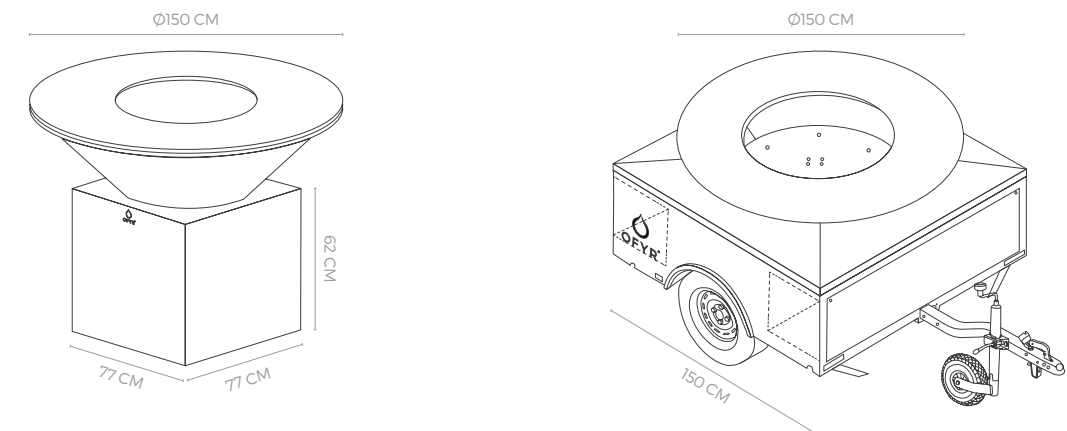

OFYR COOKING UNITS
PRO XL