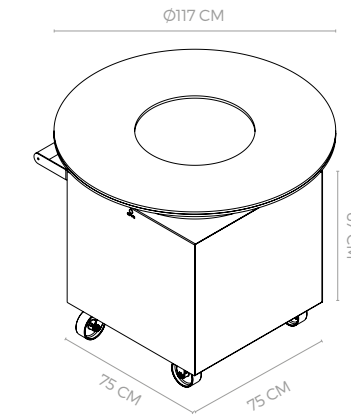

OFYR COOKING UNITS
CLASSIC 120 PRO+