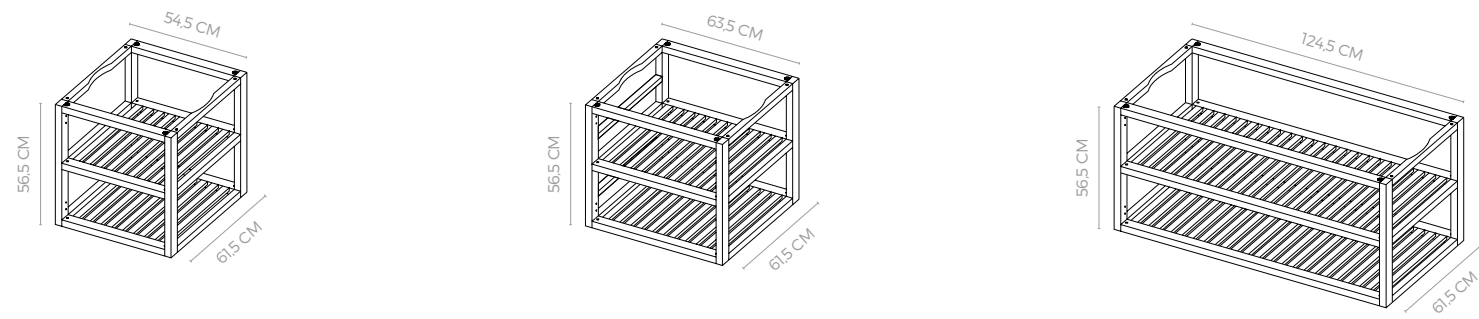

**OFYR STORAGE INSERTS PRO
SMALL - MEDIUM - LARGE**