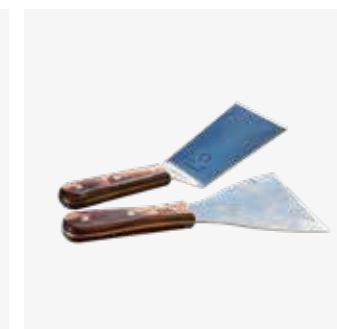

AANBEVOLEN ACCESSOIRES / ACCESSOIRES RECOMMANDÉS

204 | Tongs

212 | Knife and Fork Set

180 | Gloves Brown

194 | Cast Iron Casserole Set 21 + 26

202 | Spatula Set

220 | Cutting Boards Set of 4

OFYR STORAGE INSERTS PRO SMALL