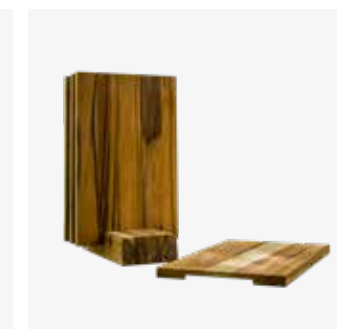

AANBEVOLEN ACCESSOIRES / ACCESSOIRES RECOMMANDÉS

204 | Tongs

212 | Knife and Fork Set

180 | Gloves Brown

194 | Cast Iron Casserole Set 21 + 26

202 | Spatula Set

220 | Cutting Boards Set of 4

OFYR STORAGE INSERTS PRO SMALL