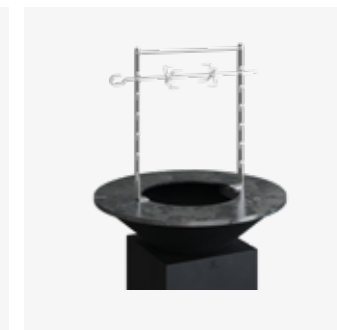

AANBEVOLEN ACCESSOIRES / ACCESSOIRES RECOMMANDÉS

148 | Grill Round 100

170 | Pizza Oven 100

184 | Fire Guard Ring 100

142 | Cover Black 100

174 | Rotisserie Set

180 | Gloves Brown

OFYR ISLAND 85