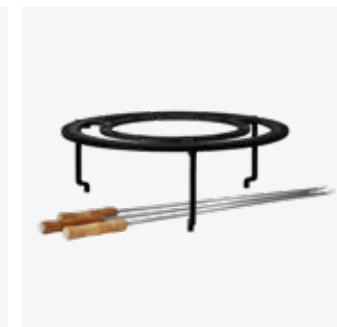

AANBEVOLEN ACCESSOIRES / ACCESSOIRES RECOMMANDÉS

140 | Snuffer Black XL

144 | Soft Cover Black XL

148 | Grill Round XL

152 | Brazilian Grill Set XL

162 | Plate Extension Set XL

164 | Cage XL

OFYR TRAILER