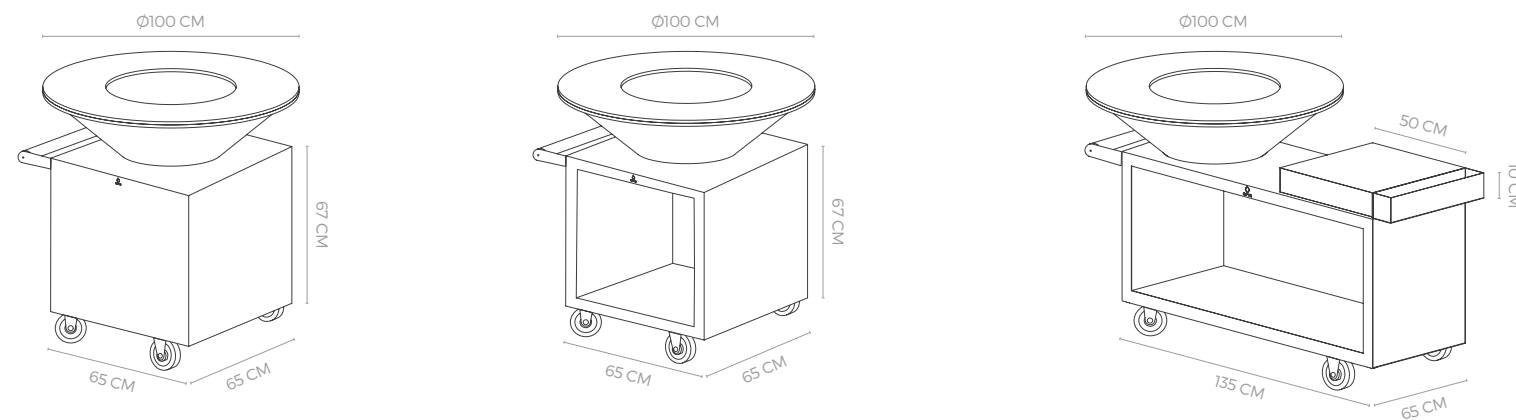

OFYR COOKING UNITS
CLASSIC 100 PRO