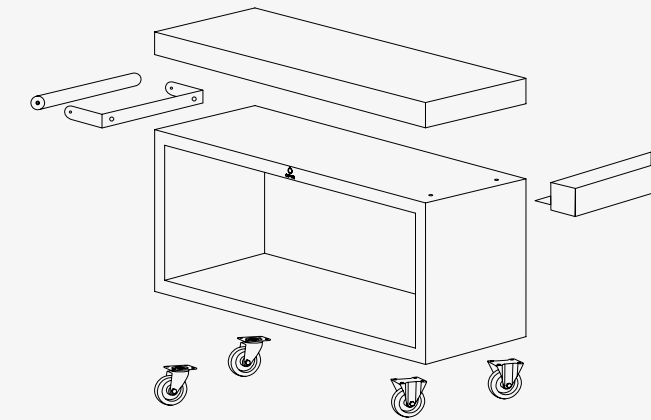

AANBEVOLEN ACCESSOIRES / ACCESSOIRES RECOMMANDÉS

106 | Storage Insert PRO Small

106 | Storage Insert PRO with 1 door Small

186 | Cooler

208 | Wood Bag

212 | Knife and Fork Set

210 | Cedar Wood Planks

OFYR MISE EN PLACE TABLE 135 PRO