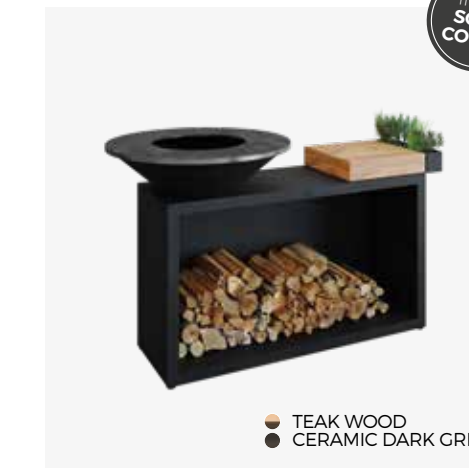

OFYR ISLAND BLACK 85

● TEAK WOOD
● CERAMIC DARK GREY

SKU CODE
OIB-85-TW
OIB-85-CD

EAN CODE
6011403824852
7112132237674

INCL
SOFT
COVER

SPECIFICATIES

● CORTEN

● BLACK

Materiaal	Sokkel + kegel	Cortenstaal	Zwart gecoat staal
	Plaat	Zwart staal	Zwart staal
Afmetingen	Kookoppervlakte	0,44 m²	0,44 m²
	Sokkel	45x135x78 cm	45x135x78 cm
	Plaat	Ø85x1,2 cm	Ø85x1,2 cm
	Werkblad	45x45x10 cm	45x45x10 cm
	Totaal	85x165x100 cm	85x165x100 cm
Gewicht	Sokkel	68 kg	69 kg
	Kegel	14 kg	15 kg
	Plaat	45 kg	45 kg
	Werkblad	TW 8 kg CD 10 kg	TW 8 kg CD 10 kg
	Totaal	TW 135 kg CD 137 kg	TW 137 kg CD 139 kg

CARACTÉRISTIQUES

● CORTEN

● BLACK

Matériau	Socle + vasque	Acier corten	Acier laqué noir
	Plaque de cuisson	Acier noir	Acier noir
Dimensions	Zone de cuisson	0,44 m²	0,44 m²
	Socle	45x135x78 cm	45x135x78 cm
	Plaque de cuisson	Ø85x1,2 cm	Ø85x1,2 cm
	Plan de travail	45x45x10 cm	45x45x10 cm
	Total	85x165x100 cm	85x165x100 cm
Poids	Socle	68 kg	69 kg
	Vasque	14 kg	15 kg
	Plaque de cuisson	45 kg	45 kg
	Plan de travail	TW 8 kg CD 10 kg	TW 8 kg CD 10 kg
	Total	TW 135 kg CD 137 kg	TW 137 kg CD 139 kg