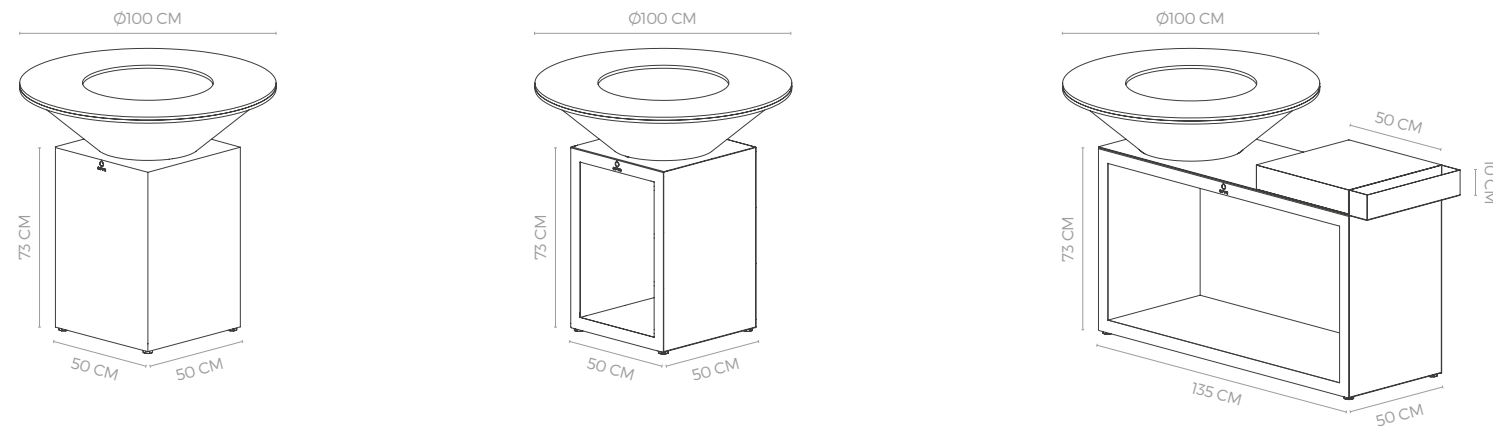

OFYR COOKING UNITS
CLASSIC 120 PRO+

OFYR COOKING UNITS
CLASSIC 100