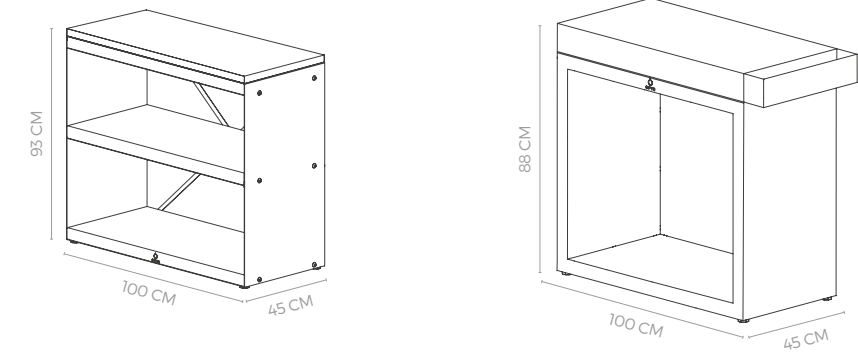

**OFYR WOOD STORAGE
DRESSOIR**