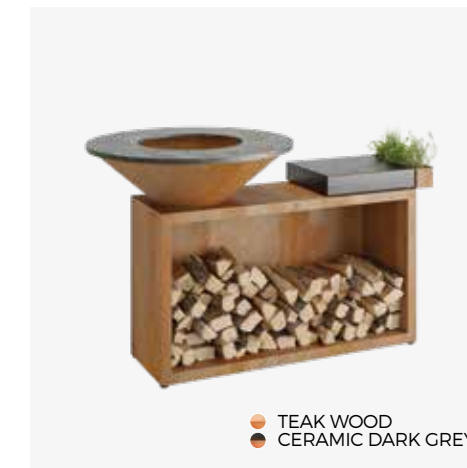

AANBEVOLEN ACCESSOIRES / ACCESSOIRES RECOMMANDÉS

148 | Grill Round 85

152 | Brazilian Grill Set 85

168 | Food Bumper 85

170 | Pizza Oven 85

212 | Knife and Fork Set

200 | Spatula PRO

OFYR ISLAND CORTEN 85