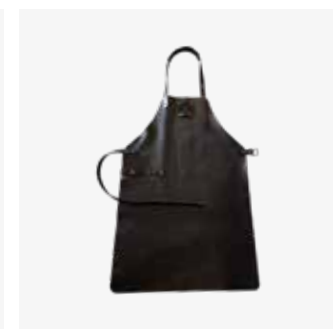

AANBEVOLEN ACCESSOIRES / ACCESSOIRES RECOMMANDÉS

168 | Food Bumper

184 | Fire Guard Ring

194 | Cast Iron Casserole
Set 21 + 26

212 | Knife and Fork Set

180 | Gloves Black

178 | Leather Apron Black

Foto: ©Rene Strasser Fotografie, Austria