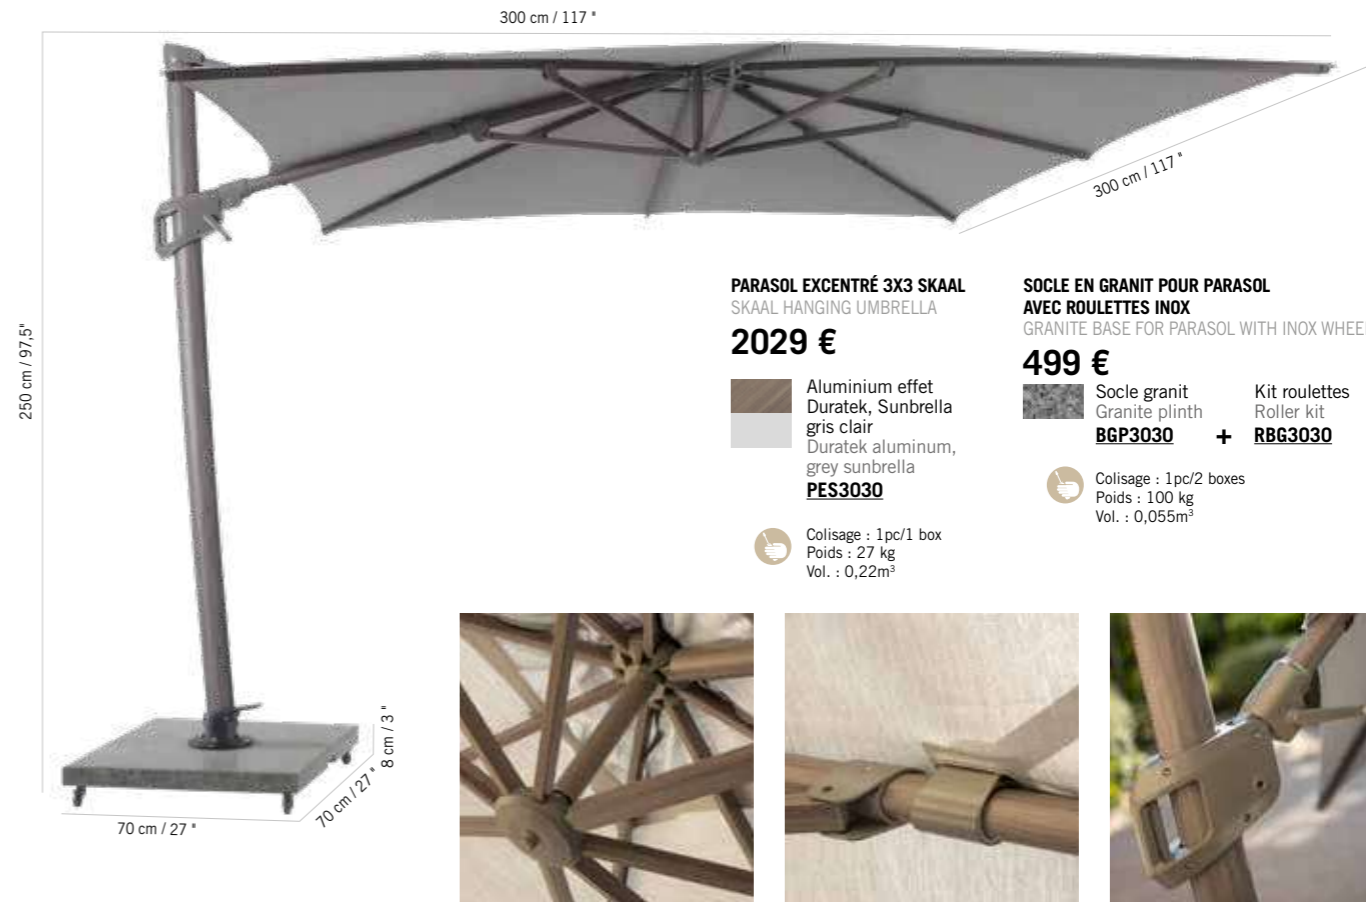

PARASOL EXCENTRÉ 3X3 SKAAL
SKAAL HANGING UMBRELLA
2029 €

Aluminium effet Duratek, Sunbrella gris clair
Duratek aluminum, grey sunbrella
PES3030

Colisage : 1pc/1 box
Poids : 27 kg
Vol. : 0,22m³

SOCLE EN GRANIT POUR PARASOL AVEC ROULETTES INOX
GRANITE BASE FOR PARASOL WITH INOX WHEELS

499 €
Socle granit Granite plinth
BGP3030 + **RBG3030**

Kit roulettes Roller kit
Colisage : 1pc/2 boxes
Poids : 100 kg
Vol. : 0,055m³

PARASOL EXCENTRÉ 3X3 SOCLE EN GRANIT AVEC ROULETTES INOX + HOUSSE DE PROTECTION
HANGING UMBRELLA WITH GRANITE BASE, INOX WHEELS + PROTECTION COVER
Ref. **PES3031 + BGP3030 + RBG3030**
2018 €